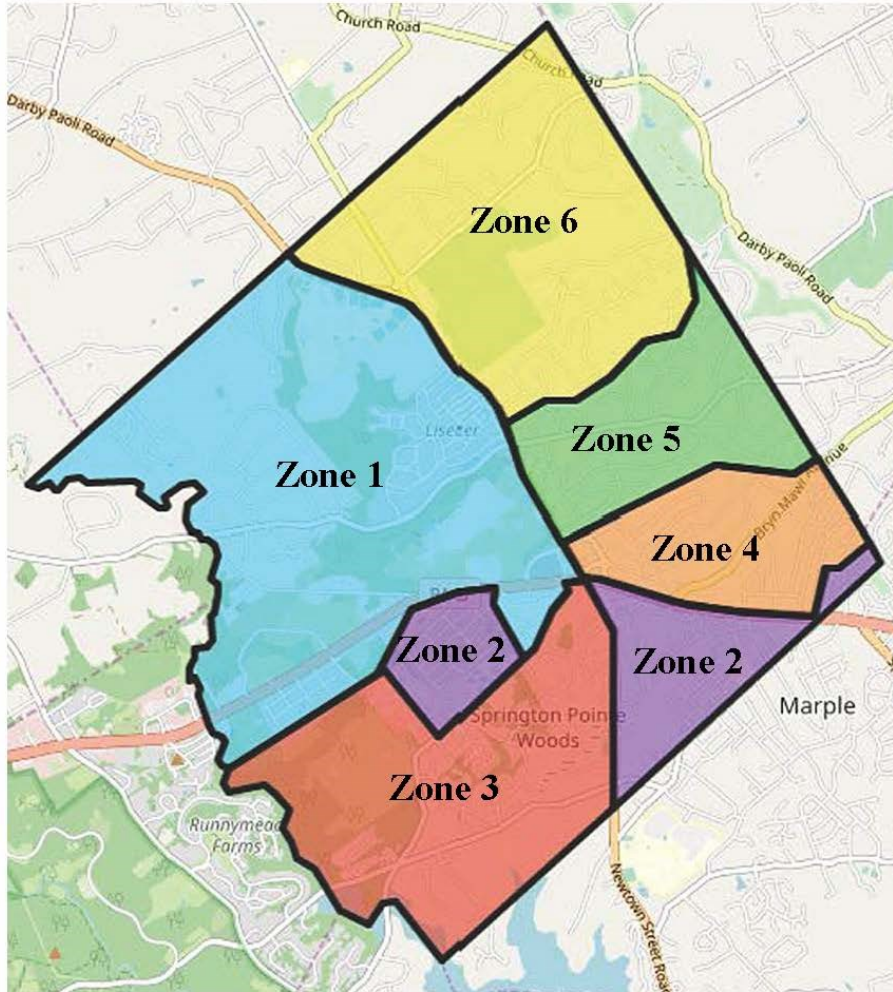

Newtown Township Recycling Map

Schedule

Zone 1: 1st & 3rd Wednesday
 Zone 2: 1st & 3rd Thursday
 Zone 3: 1st & 3rd Friday

Zone 4: 2nd & 4th Wednesday
 Zone 5: 2nd & 4th Thursday
 Zone 6: 2nd & 4th Friday

September

SU	MO	TU	WE	TH	FR	SA
				1	2	3
4	5	6	7	8	9	10
11	12	13	14	15	16	17
18	19	20	21	22	23	24
25	26	27	28	29	30	

October

SU	MO	TU	WE	TH	FR	SA
						1
2	3	4	5	6	7	8
9	10	11	12	13	14	15
16	17	18	19	20	21	22
23	24	25	26	27	28	29
30	31					